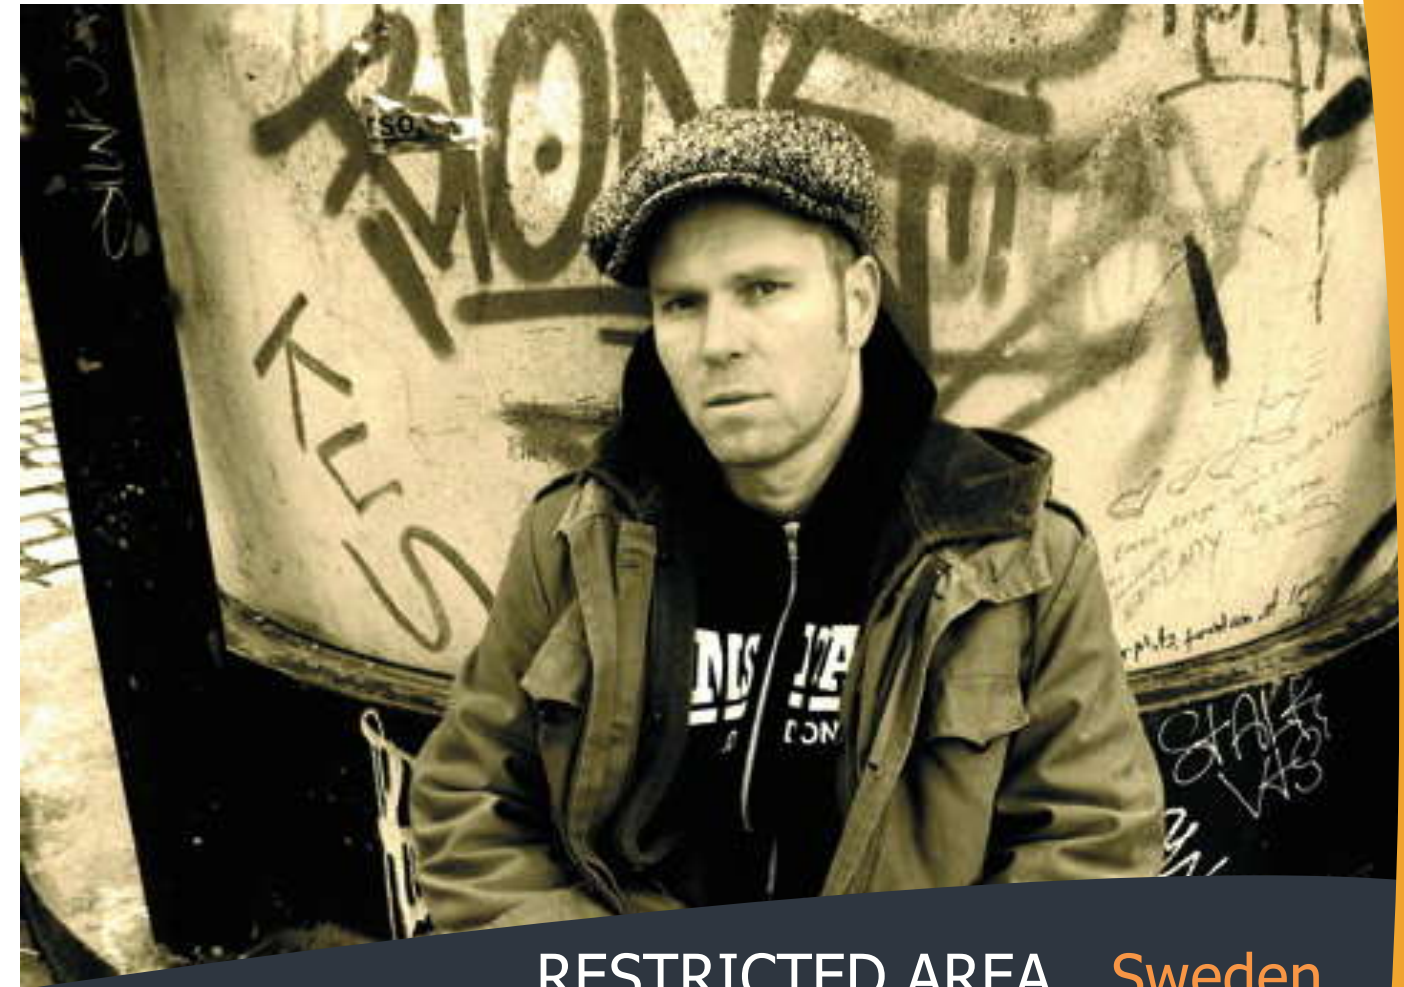

RESTRICTED AREA

WEAR & TEAR ⚡ EXTENDED PLAY

Tracklist

01. The End
02. Slacker (Drönar Mix)
03. Weapon (Floor Mix)
04. Friend
05. M.O.L. 5
06. Greed
07. Suicide
08. The End (Cogwheel Mix)
09. Slacker (Drönar Floor Mix)
10. Weapon (Analogue Version)
11. When It Comes (Album Version)
12. Weapon (Video)
13. When It Comes (Video)

RESTRICTED AREA Sweden

Peter Elm : voice, music & lyrics

Access to Restricted Area: Restricted Area, from Sweden, have been around for quite a while, way before the growth of today's electro and ebm scene with bands such as Covenant or Spetsnaz and have had a huge impact on the scene. The band released the first single entitled "Ett Gammalt Bergstroll" in 1994 which quickly became somewhat of an underground classic.

Lyrics deal with life, love and loss, as well as aggression and integrity (a forgotten word in today's society). 2012 marks a new start for Restricted Area. They are back, stronger than ever, ready to take on the world with a brand new EP Wear & Tear.